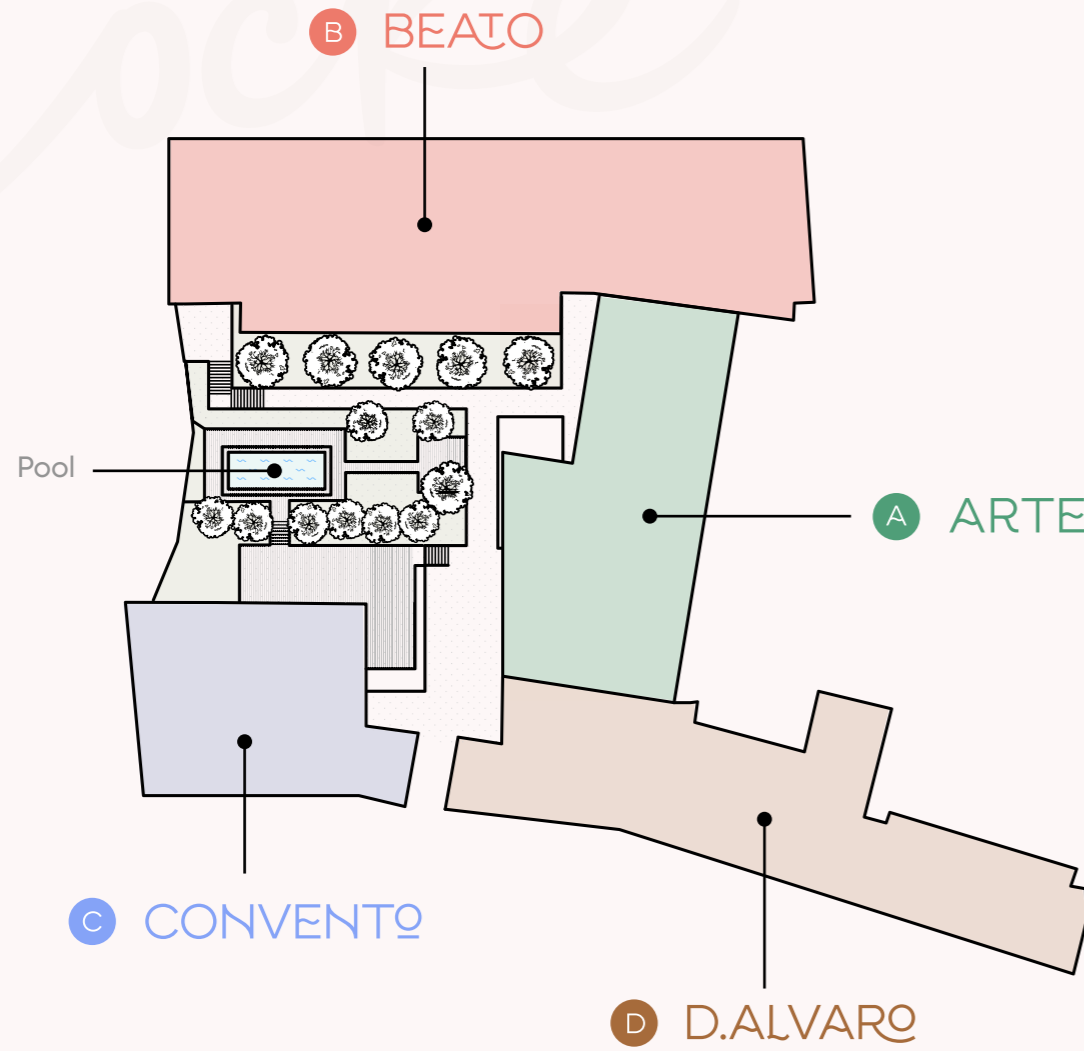

Overview

**A ARTE**

- Santa Joana**  
OPENING SOON.
- Bar Joana**  
OPENING SOON.
- O Pequeno**  
OPENING SOON.

- 4
- 4
- 4

- Santa Joana
- Bar Joana
- O Pequeno

**B BEATO**

- Reception**
- Castro's**
- The Kissaten**  
OPENING SOON.
- Meeting Rooms**
- Spiritland Lisbon**  
OPENING SOON.
- Gym**
- Changing Rooms**

- 0
- 0
- 1
- 1
- 3
- 3
- 4

**B 0**

- Reception**
- Elevators**
- Castro's**

**B -1**

- The Kissaten**
- Elevators**
- Meeting Rooms**

**B -3**

- Spiritland Lisbon**
- Elevators**
- Gym**

**B -4**

- Elevators**
- Gym Changing Rooms**

**C CONVENTO**

- Santa Marta**
- Car Parking Entrance**

- 4
- 4

**C -4**

- Santa Marta**

**C -4**

- Parking Entrance**

**P** Rua de Santa Marta