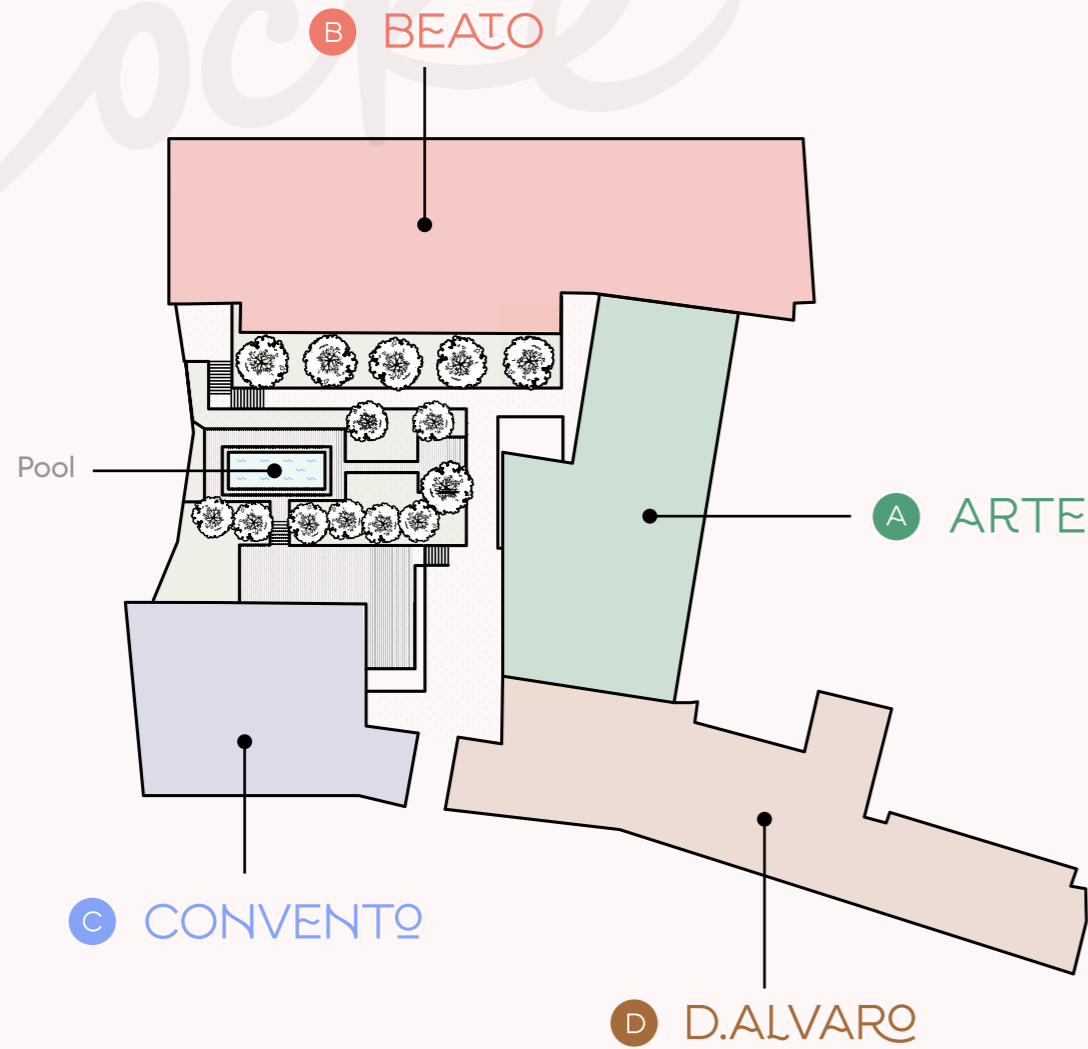

Overview

B BEATO

- Reception 0
- Cafe Castro's 0
- The Kissaten -1
- Meeting Rooms -1
- Spiritland Lisbon -3
- Gym -3
- Changing Rooms -4

Elevators

Elevator 1	-4	-3	-2	-1	0	1	2	3	4	5
Elevator 2	-4	-3	-2	-1	0	1	2	3	4	5
Elevator 3	-6	-5	-4	-3	-2	-1	0			
Elevator 4	-6	-4	-3	-2	-1	0				

PLEASE NOTE THAT LIST 4 DOES NOT VISIT THE PARKING LEVEL.

Elevator 5	-6	-5	-4	-3	-2	-1	0	1	2	3	4	5	6
------------	----	----	----	----	----	----	---	---	---	---	---	---	---

B 0

- Reception
- Elevators 1/2/3/4/5
- Café Castro's

- 4
- 4
- 4

- Santa Joana
- Bar Joana
- O Pequeno
OPENING SOON.

C CONVENTO

- Santa Marta -4
- Car Parking Entrance -4

C -4

- Santa Marta

C -4

- Parking Entrance

Rua de Santa Marta