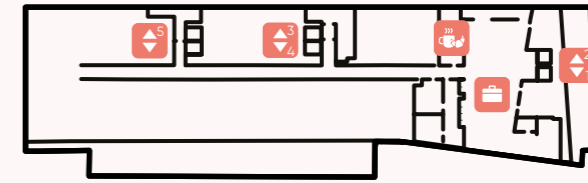

Overview

B BEATO

- Reception 0
- Cafe Castro's 0
- The Kissaten -1
- Meeting Rooms -1
- Spiritland Lisbon -3
- Gym -3
- Changing Rooms -4

Elevators

Elevator 1	-4	-3	-2	-1	0	1	2	3	4	5
Elevator 2	-4	-3	-2	-1	0	1	2	3	4	5
Elevator 3	-6	-5	-4	-3	-2	-1	0			
Elevator 4	-6	-4	-3	-2	-1	0				

PLEASE NOTE THAT LIST 4 DOES NOT VISIT THE PARKING LEVEL.

Elevator 5	-6	-5	-4	-3	-2	-1	0	1	2	3	4	5	6
------------	----	----	----	----	----	----	---	---	---	---	---	---	---

B 0

- Reception
- Elevators 1/2/3/4/5
- Café Castro's

- 4
- 4
- 4

- Santa Joana
- Bar Joana
- O Pequeno
OPENING SOON.

C CONVENTO

- Santa Marta -4
- Car Parking Entrance -4

C -4

- Santa Marta

C -4

- Parking Entrance

Rua de Santa Marta