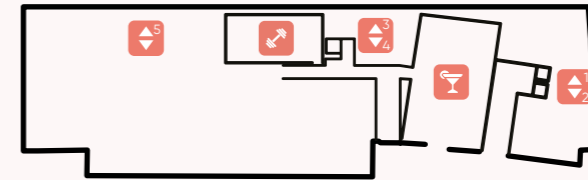

Overview

B BEATO

- Reception 0
- Cafe Castro's 0
- The Kissaten -1
- Meeting Rooms -1
- Spiritland Lisbon -3
- Gym -3
- Changing Rooms -4

Elevators

Elevator 1	-4	-3	-2	-1	0	1	2	3	4	5
Elevator 2	-4	-3	-2	-1	0	1	2	3	4	5
Elevator 3	-6	-5	-4	-3	-2	-1	0			
Elevator 4	-6	-4	-3	-2	-1	0				

PLEASE NOTE THAT LIST 4 DOES NOT VISIT THE PARKING LEVEL.

Elevator 5	-6	-5	-4	-3	-2	-1	0	1	2	3	4	5	6
------------	----	----	----	----	----	----	---	---	---	---	---	---	---

B 0

- Reception
- Elevators 1/2/3/4/5
- Café Castro's

B -1

- The Kissaten
- Elevators 1/2/3/4/5
- Meeting Rooms

B -3

- Spiritland Lisbon
- Elevators 1/2/3/4/5
- Gym

B -4

- Elevators 1/2/3/4/5
- Gym Changing Rooms

A ARTE

- Santa Joana
- Bar Joana
- O Pequeno
OPENING SOON.

Rua de Santa Marta